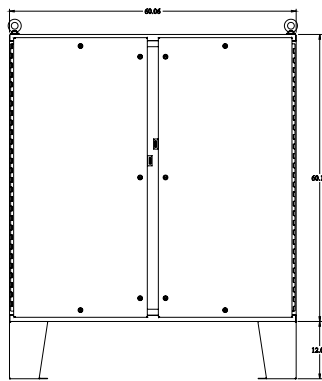

**HW** PART No. 1422N4D12FQT  
for more information visit  
[www.hammmfg.com](http://www.hammmfg.com)  
Data subject to change without notice  
Isometric drawing Not to Scale

INNER PANEL

BACK VIEW

SIDE VIEW

TOP VIEW

FRONT VIEW

SIDE VIEW

BOTTOM VIEW

ISOMETRIC VIEW