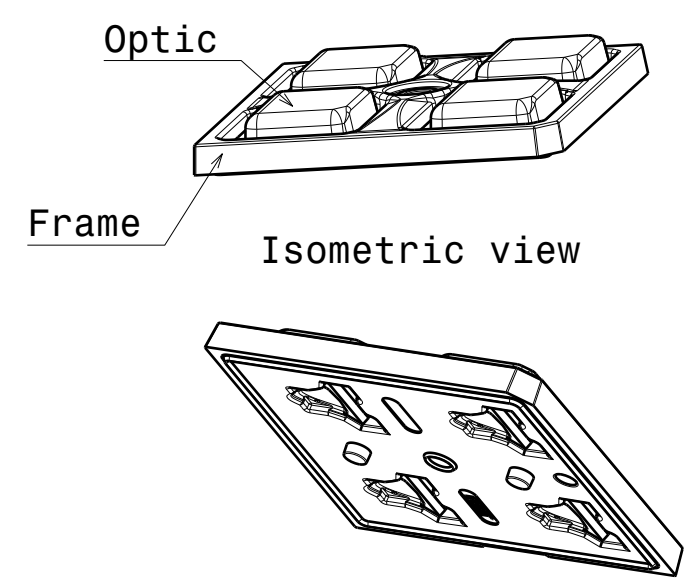

H G F E D C B A

Section view C-C
Scale: 1:1

INDEX	PART NO	DESCRIPTION	MATERIAL	COLOUR
1	FN15180	STRADA-2X2S-T3	Optical grade LSR / PA66GF30	Optic clear, Frame Black
<small>Tolerances if not otherwise shown According to DIN ISO 2768-1 Linear measures: up to 30mm class M, otherwise class C According to DIN ISO 2768-2 Form and position: class L</small>		 Ledil Oy Salorankatu 10 FIN 24240 SALO Finland		
THIRD ANGLE PROJECTION: 		DRAWING TITLE FN15180_STRADA-2X2S-T3		
<small>This drawing is the property of LEDiL Oy. It may not be reproduced, copied or communicated without a written agreement with LEDiL Oy.</small>		SIZE A3	PART NUMBER FN15180	
		SCALE	1:1	WEIGHT - g
				SHEET 1/1