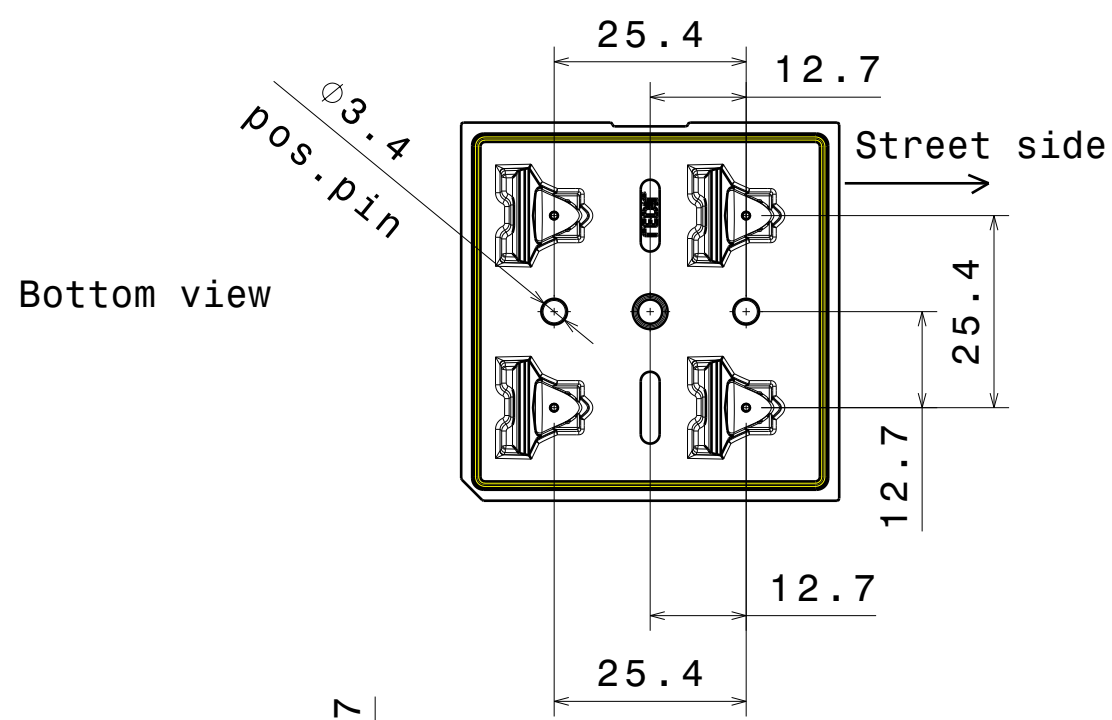

H G F E D C B A

Section view C-C
Scale: 1:1

INDEX	PART NO	DESCRIPTION	MATERIAL	COLOUR
1	FN15180	STRADA-2X2S-T3	Optical grade LSR / PA66GF30	Optic clear, Frame Black
<small>Tolerances if not otherwise shown According to DIN ISO 2768-1 Linear measures: up to 30mm class M, otherwise class C According to DIN ISO 2768-2 Form and position: class L</small>		 Ledil Oy Salorankatu 10 FIN 24240 SALO Finland		
THIRD ANGLE PROJECTION: 		DRAWING TITLE FN15180_STRADA-2X2S-T3		
<small>This drawing is the property of LEDiL Oy. It may not be reproduced, copied or communicated without a written agreement with LEDiL Oy.</small>		SIZE A3	PART NUMBER FN15180	
		SCALE	1:1	WEIGHT - g
				SHEET 1/1