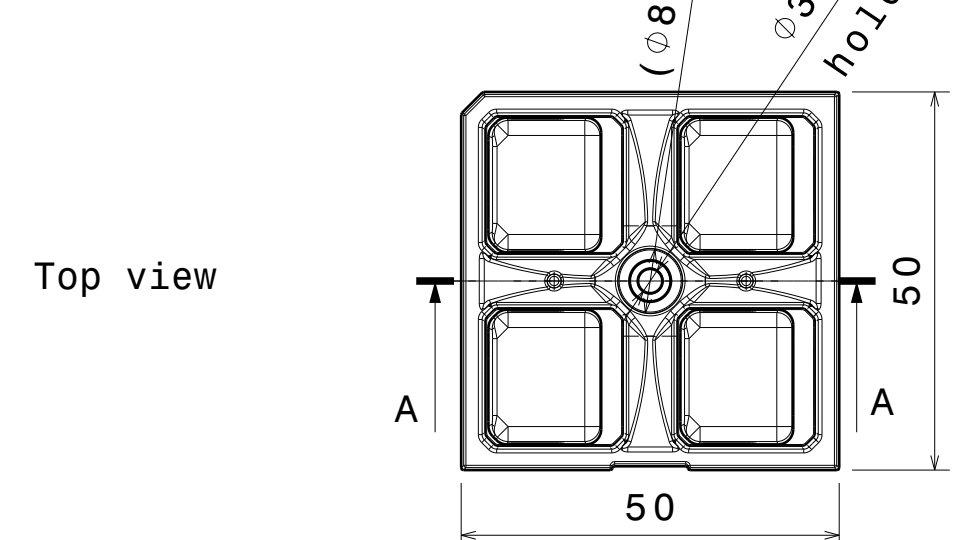

H G F E D C B A

Section view C-C
Scale: 1:1

INDEX	PART NO	DESCRIPTION	MATERIAL	COLOUR
1	FN15180	STRADA-2X2S-T3	Optical grade LSR / PA66GF30	Optic clear, Frame Black
<small>Tolerances if not otherwise shown According to DIN ISO 2768-1 Linear measures: up to 30mm class M, otherwise class C According to DIN ISO 2768-2 Form and position: class L</small>		 Ledil Oy Salorankatu 10 FIN 24240 SALO Finland		
THIRD ANGLE PROJECTION: 		DRAWING TITLE FN15180_STRADA-2X2S-T3		
<small>This drawing is the property of LEDiL Oy. It may not be reproduced, copied or communicated without a written agreement with LEDiL Oy.</small>		SIZE A3	PART NUMBER FN15180	
		SCALE	1:1	WEIGHT - g
				SHEET 1/1