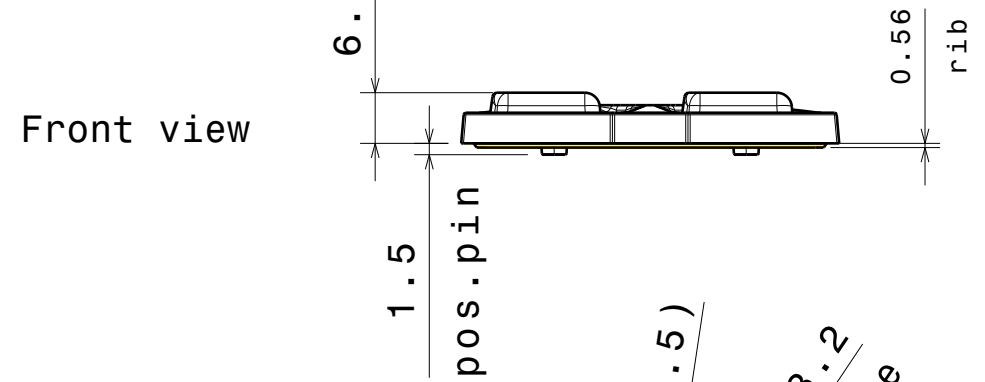

H G F E D C B A

Section view C-C
Scale: 1:1

INDEX	PART NO	DESCRIPTION	MATERIAL	COLOUR
1	FN15180	STRADA-2X2S-T3	Optical grade LSR / PA66GF30	Optic clear, Frame Black
<small>Tolerances if not otherwise shown According to DIN ISO 2768-1 Linear measures: up to 30mm class M, otherwise class C According to DIN ISO 2768-2 Form and position: class L</small>		 Ledil Oy Salorankatu 10 FIN 24240 SALO Finland		
THIRD ANGLE PROJECTION: 		DRAWING TITLE FN15180_STRADA-2X2S-T3		
<small>This drawing is the property of LEDiL Oy. It may not be reproduced, copied or communicated without a written agreement with LEDiL Oy.</small>		SIZE A3	PART NUMBER FN15180	
		SCALE	1:1	WEIGHT - g
				SHEET 1/1