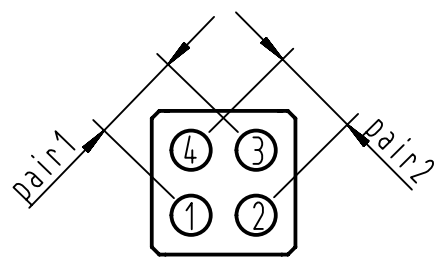

arrangement without cover

pin	10BASE-T 100BASE-TX	color
1	Tx+	white/orange
2	Rx+	white/green
3	Tx-	orange
4	Rx-	green

kind of delivery: piece parts

	All rights reserved		Created by MOELLERLI		Inspected by RUETERA		Standardisation TIEMANNA		Date 2013-08-30		State Final Release	
	Department EL PD - DE		Title Han MegaBit contact-M		Doc-Key / ECM-Nr. 100217284 / UGD/002/D 500000065888		Rev. D		Page 1/1			
HARTING Electric GmbH & Co. KG D-32339 Espelkamp			Scale 2:1 Free size tol.		Ref. Sub.		Type TB		Number 09 14 008 3016			